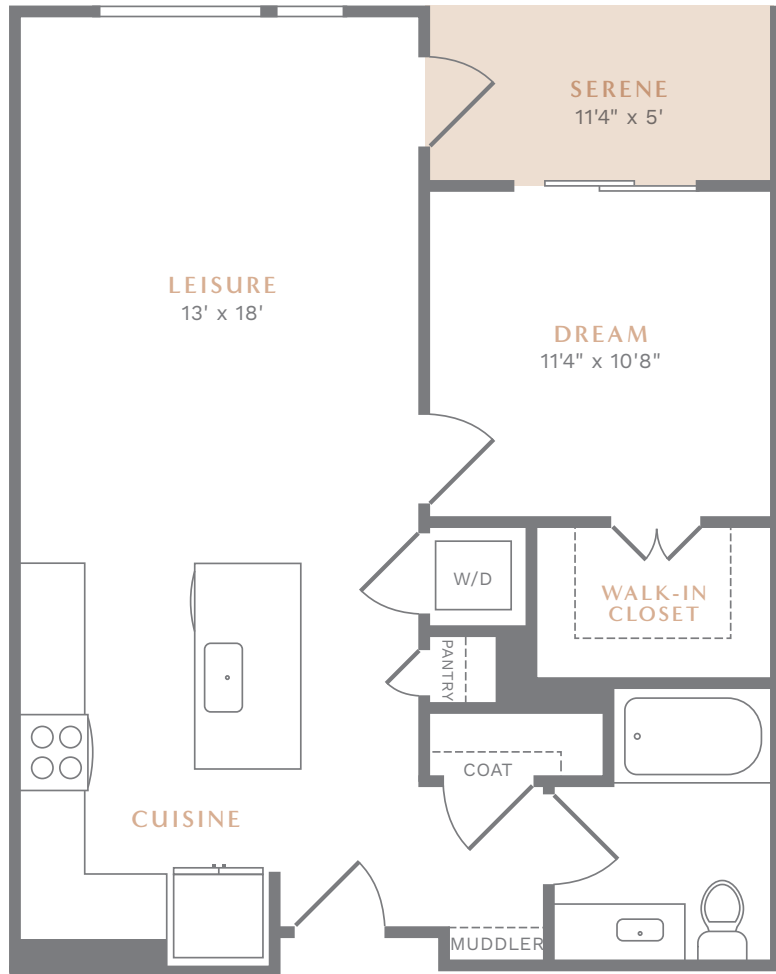

A5 / 1 bedroom / 1 bathroom / 745 s.f.

ALT. LAYOUT

RENT/MO: _____

DEPOSIT: _____

FINISHES

flooring

backsplash

cabinets

countertops

000.000.0000
 leasing@alexanheartwood.com
 1150 10th Ave. NE
 Issaquah, WA 98029

Interior layout varies to accommodate accessible features. Actual apartment materials, colors, and finishes may vary. Not all homes have a balcony or patio and sizes may vary. Interior layout may vary by home. Floor plan is an artist's rendering and may not be to scale. Square footage is approximate and may vary by unit. Availability and pricing subject to change. See an office representative for details.